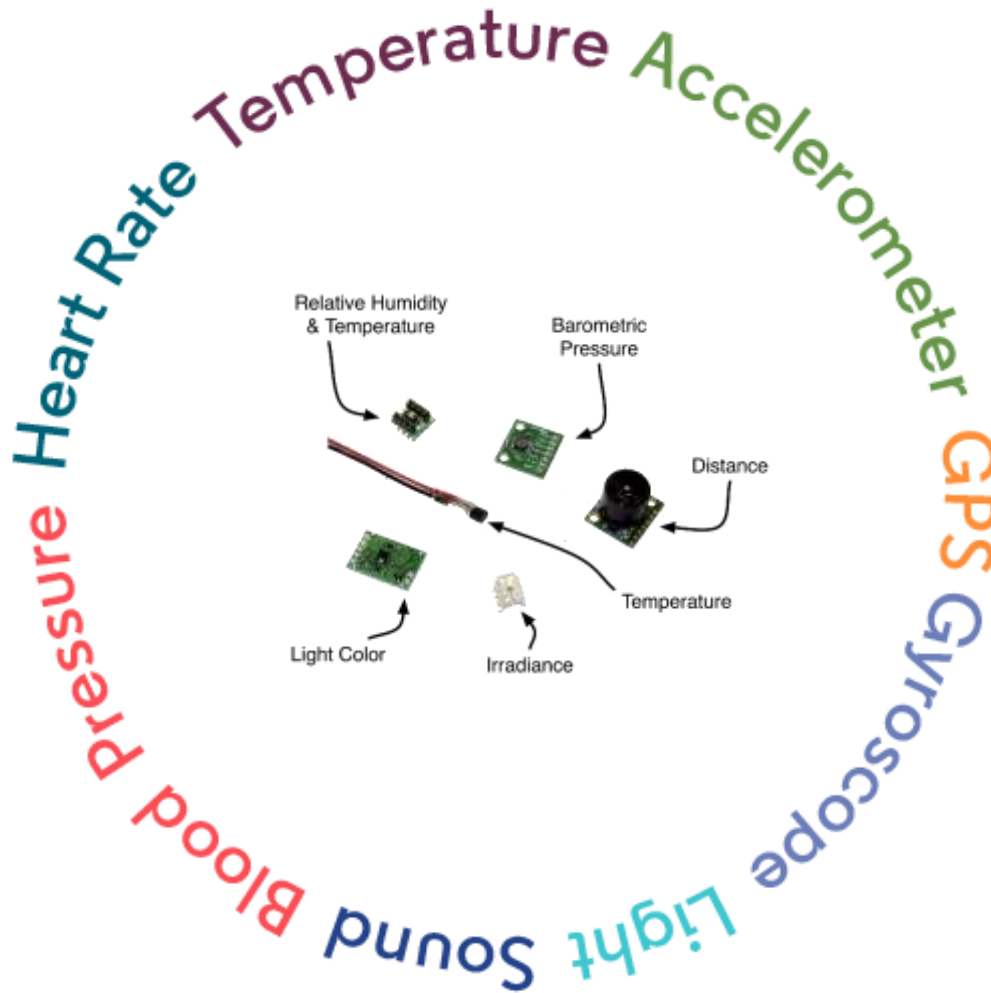

CONTEXT AND CONTROL

Developments in Mobile Devices

Rick Osterloh
SVP, Product Management,
Motorola Mobility

MOTOROLA MOBILITY

FUTURE OF COMPUTING

CONTEXTUAL AWARENESS & USER INTERACTION

WHAT'S POSSIBLE TODAY?

SENSORS COLLECT GRANULAR DATA

DEVICES AGGREGATE THE DATA

INTEGRATION ENABLES NEW USE CASES

EVER CHEAPER COMPUTING POWER

BUT...

TRUST
PRIVACY
SIMPLICITY

USE CASES

USE CASES