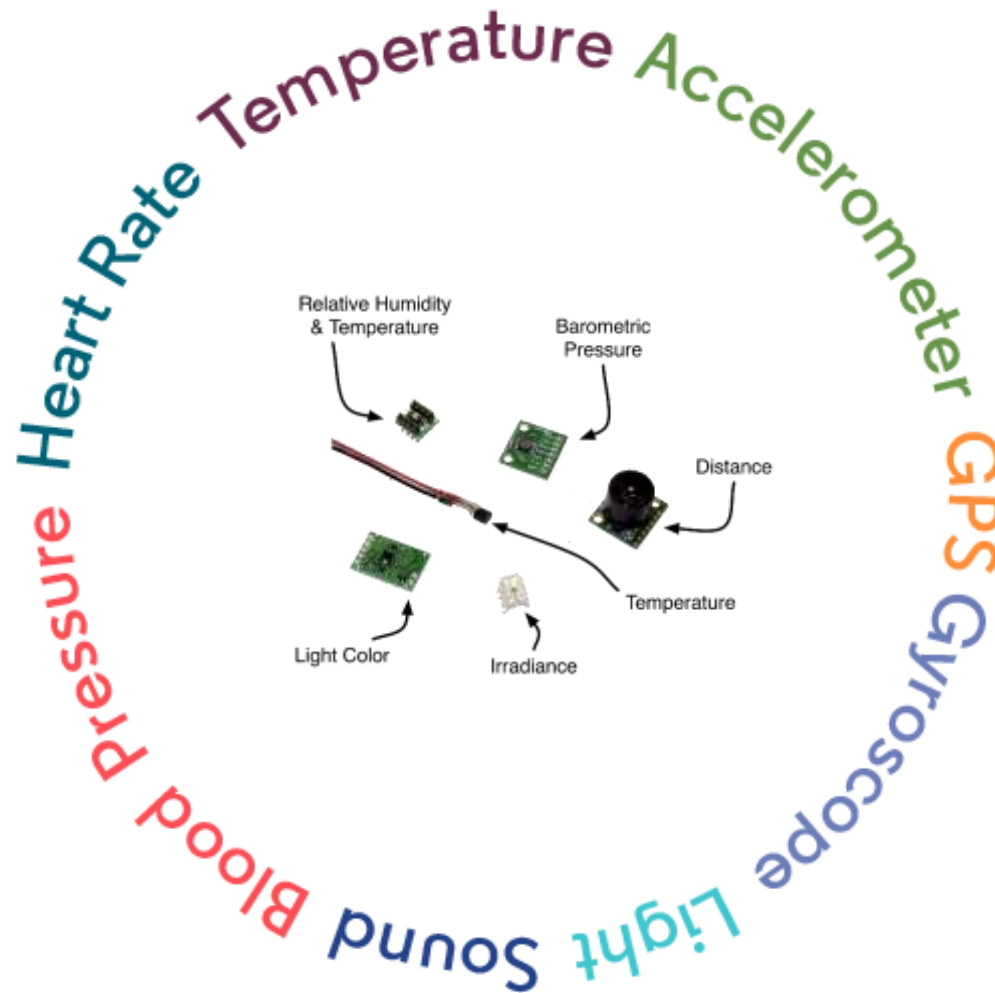

CONTEXT AND CONTROL

Developments in Mobile Devices

Rick Osterloh
SVP, Product Management,
Motorola Mobility

MOTOROLA MOBILITY

FUTURE OF COMPUTING

CONTEXTUAL AWARENESS & USER INTERACTION

WHAT'S POSSIBLE TODAY?

SENSORS COLLECT GRANULAR DATA

DEVICES AGGREGATE THE DATA

INTEGRATION ENABLES NEW USE CASES

EVER CHEAPER COMPUTING POWER

BUT...

TRUST
PRIVACY
SIMPLICITY

USE CASES

USE CASES